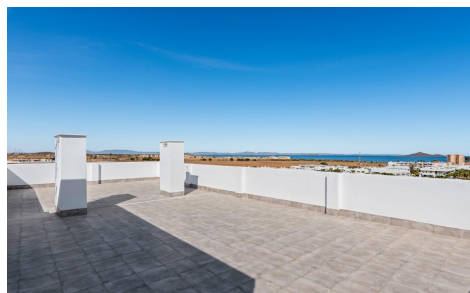

CL52013J

NEW BUILD RESIDENTIAL COMPLEX IN MAR DE CRISTAL

2

2

99m²

N/A

NEW BUILD RESIDENTIAL COMPLEX IN MAR DE CRISTAL New Build modern residential complex of apartments and penthouses located very close to the promenade and the long lovely sandy beaches of Mar de Cristal. You can choose from ground floor apartments with a private garden, mid-floor apartments with a terrace, and penthouses with private solarium. Properties has 2 or 3 bedrooms and 2 bathrooms. The apartments have a modern design, presenting an open plan living area, combining the kitchen, dining area and lounge, into a large space with access to the terrace. The master bedroom has a private bathroom. ... (Ask for More Details!)