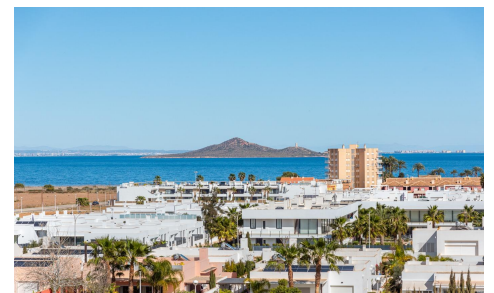

CL52013J

NEW BUILD RESIDENTIAL COMPLEX IN MAR DE CRISTAL

2

2

99m²

N/A

NEW BUILD RESIDENTIAL COMPLEX IN MAR DE CRISTAL New Build modern residential complex of apartments and penthouses located very close to the promenade and the long lovely sandy beaches of Mar de Cristal. You can choose from ground floor apartments with a private garden, mid-floor apartments with a terrace, and penthouses with private solarium. Properties has 2 or 3 bedrooms and 2 bathrooms. The apartments have a modern design, presenting an open plan living area, combining the kitchen, dining area and lounge, into a large space with access to the terrace. The master bedroom has a private bathroom. ... (Ask for More Details!)