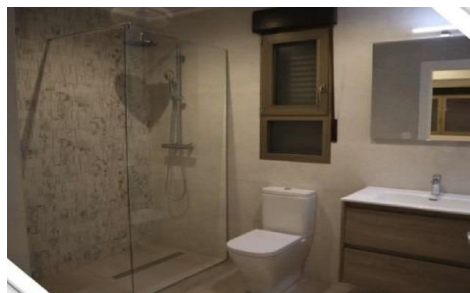

CL90830U

NEW BUILD MODERN VILLA IN ASPE

€395,000

3

2

141m²

420m²

NEW BUILD MODERN VILLA IN ASPE New Build modern and innovative design villa in La Romana, Aspe. Villa with 3 bedrooms, 2 bathroom open plan kitchen with living room, terrace, private garden with the pool and parking space. The Villas are pre installed for A/C hot and cold and electric blinds to all the windows. As well you will have a choice of tiles and kitchen so the villa will be finished to your own style and colour. Near Aspe is a very special Town of La Romana within easy walking distance from our development. La Romana has a prosperous economy based...(Ask for More Details!)