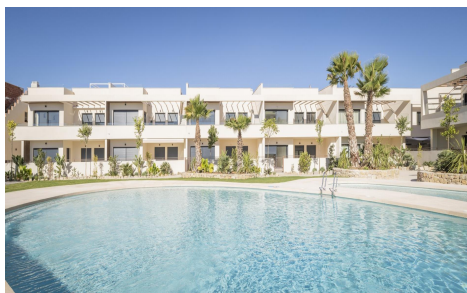

CL11294W

DESIGN BUNGALOW BY THE SEA

€370,000

2

2

100m²

42m²

DESIGN BUNGALOW BY THE SEA Residential in a newly developed area just 250m from the sea. Excellent location very close to the urban center of Torrevieja and surrounded by services, shops and restaurants. The Torrevieja General Hospital and the marina are also nearby. Excellent residential with a beautiful garden, swimming pool and fitness area. Enjoy this complete, modern, and charming bungalow with a minimalist design.