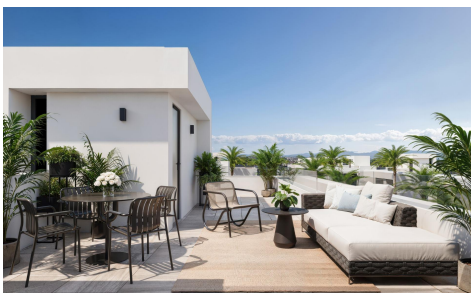

CL88193W

New Build Luxury Villas in Santa Rosalia Lake €695,000

3

4

217m²

229m²

New Build Luxury Villas in Santa Rosalí-a Lake and Life Resort Exclusive Villas in a Premier Private Resort in Murcia Discover an exceptional lifestyle opportunity in the Santa Rosalí-a Lake and Life Resort, one of the most innovative and in-demand residential developments in the Region of Murcia. This new build project comprises 29 modern villas, each offering luxury, privacy and direct access to all the services and leisure options this unique resort has to offer. Spacious Layout and Customizable Basement Each villa features 3 bedrooms and 4 bathrooms, spread across two floors plus the underground and a rooftop solarium. A highlight is the expansive underground floor with...(Ask for More Details!)