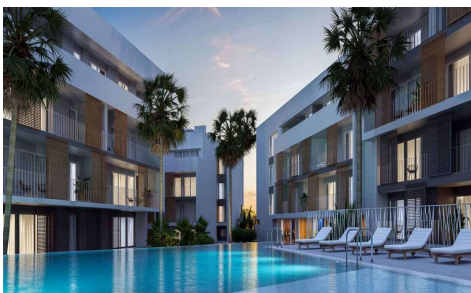

NEW RESIDENTIAL IN JAVEA 5 MINUTES FROM THE BEACH

3

2

105m²

N/A

NEW RESIDENTIAL IN JAVEA 5 MINUTES FROM THE BEACH, THE PORT AND THE CENTER !
!! New residential a few minutes from the beach that consists of 58 homes with 2, 3 and 4 bedrooms distributed on the ground floor with a garden, apartments with terraces on intermediate floors, penthouses and duplexes with large terraces. In addition, all homes will have a garage and storage room. The residential complex will have a swimming pool and a social club. You can configure different aspects in the distribution, finishes and extra options of your home. Adapt your new home to your tastes and preferences and...(Ask for More Details!)