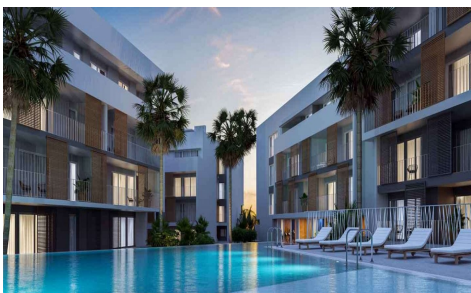

CL93327G

NEW RESIDENTIAL IN JAVEA 5 MINUTES FROM THE BEACH, THE PORT AND THE CENTER !

3

2

106m²

N/A

NEW RESIDENTIAL IN JAVEA 5 MINUTES FROM THE BEACH, THE PORT AND THE CENTER !

!! New residential a few minutes from the beach that consists of 58 homes with 2, 3 and 4 bedrooms distributed on the ground floor with a garden, apartments with terraces on intermediate floors, penthouses and duplexes with large terraces. In addition, all homes will have a garage and storage room. The residential complex will have a swimming pool and a social club. You can configure different aspects in the distribution, finishes and extra options of your home. Adapt your new home to your tastes and preferences and...(Ask for More Details!)