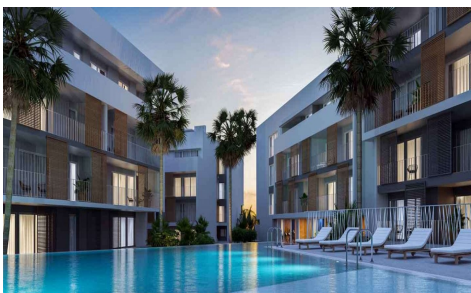

CL93327G

NEW RESIDENTIAL IN JAVEA 5 MINUTES FROM THE BEACH, THE PORT AND THE CENTER !

3

2

106m²

N/A

NEW RESIDENTIAL IN JAVEA 5 MINUTES FROM THE BEACH, THE PORT AND THE CENTER !
!! New residential a few minutes from the beach that consists of 58 homes with 2, 3 and 4 bedrooms distributed on the ground floor with a garden, apartments with terraces on intermediate floors, penthouses and duplexes with large terraces. In addition, all homes will have a garage and storage room. The residential complex will have a swimming pool and a social club. You can configure different aspects in the distribution, finishes and extra options of your home. Adapt your new home to your tastes and preferences and...(Ask for More Details!)