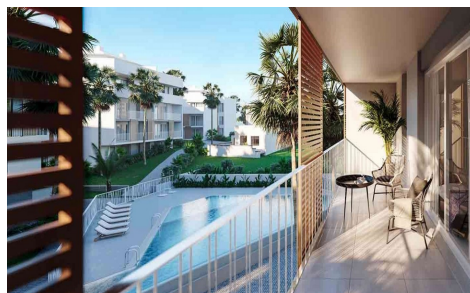

CL93327G

NEW RESIDENTIAL IN JAVEA 5 MINUTES FROM THE BEACH, THE PORT AND THE CENTER !

3

2

106m²

N/A

NEW RESIDENTIAL IN JAVEA 5 MINUTES FROM THE BEACH, THE PORT AND THE CENTER !
!! New residential a few minutes from the beach that consists of 58 homes with 2, 3 and 4 bedrooms distributed on the ground floor with a garden, apartments with terraces on intermediate floors, penthouses and duplexes with large terraces. In addition, all homes will have a garage and storage room. The residential complex will have a swimming pool and a social club. You can configure different aspects in the distribution, finishes and extra options of your home. Adapt your new home to your tastes and preferences and...(Ask for More Details!)