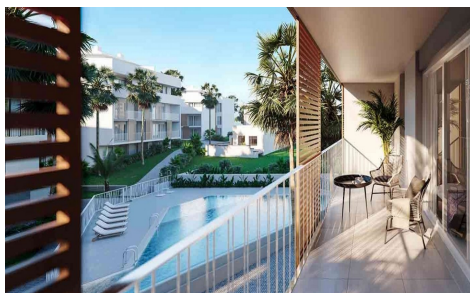

CL93327G

NEW RESIDENTIAL IN JAVEA 5 MINUTES FROM THE BEACH, THE PORT AND THE CENTER !

3

2

106m²

N/A

NEW RESIDENTIAL IN JAVEA 5 MINUTES FROM THE BEACH, THE PORT AND THE CENTER !

!! New residential a few minutes from the beach that consists of 58 homes with 2, 3 and 4 bedrooms distributed on the ground floor with a garden, apartments with terraces on intermediate floors, penthouses and duplexes with large terraces. In addition, all homes will have a garage and storage room. The residential complex will have a swimming pool and a social club. You can configure different aspects in the distribution, finishes and extra options of your home. Adapt your new home to your tastes and preferences and...(Ask for More Details!)