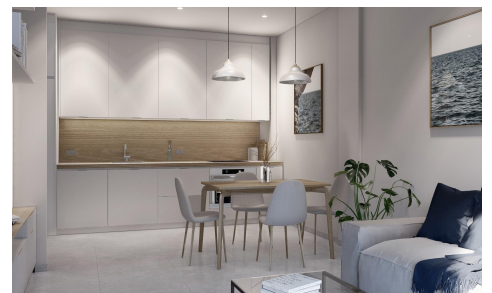

CL72413G

NEW BUILD PENTHOUSES IN TORRE-PACHECO €233,000

3

2

107m²

N/A

NEW BUILD PENTHOUSES IN TORRE-PACHECO New Build residential complex of apartments in Torre Pacheco (Murcia) in the heart of Costa C jilida. The second phase has 25 apartments and penthouses with 2 and 3 bedrooms. Modern apartments with open plan kitchen with spacious and bright living-dining room with access to a large terrace. Modern penthouses has private solarium. An options underground parking space and storage room at an extra cost. Modern complex with communal swimming pool and garden areas. All the comforts are at your fingertips. There are supermarkets, pharmacies, banks, schools, bars, restaurants, the beach and the airport are...(Ask for More Details!)