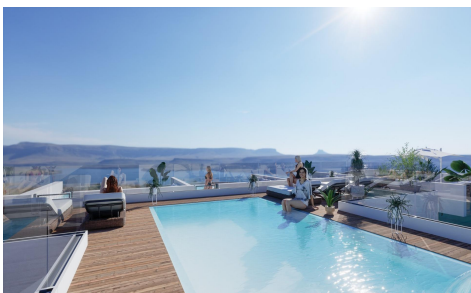

CL35008C

**NEW BUILD PENTHOUSES IN TORREVIEJA €469,000**

2

2

64m<sup>2</sup>

N/A

**NEW BUILD PENTHOUSES IN TORREVIEJA** New Build avant-garde design five-storey development in Torrevieja with 34 exclusive properties offers a variety of living options, from stylish apartments to penthouses with breathtaking panoramic views. Every corner of residential has been carefully planned to maximise space and natural light, creating bright and welcoming environments that invite well-being. Residential majestically located in the heart of Torrevieja, consolidating itself as a residential development full of elegance and modernity. Its strategic location ensures that residents will feel part of this amazing city with easy access to a variety of services and attractions. It is a unique opportunity to invest...(Ask for More Details!)