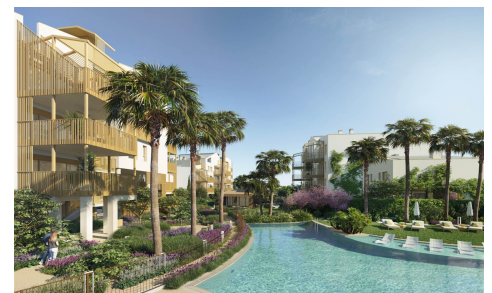

CL56648A

NEW BUILD RESIDENTIAL IN EL VERGEL €341,000

2

2

79m²

N/A

NEW BUILD RESIDENTIAL IN EL VERGEL New Build residential complex of 1, 2 and 3 bedrooms apartments and penthouses in El Vergel designed as compact structures a response to the architects and designers constant pursuit of efficiency in the development. These decisions, spread throughout the various key points of the residential area, ensure that your home stays at the right temperature both in winter and summer. The main feature of the properties will be their large terraces. With regular proportions, they are the ideal spaces for outdoor living. The integration of the living room with these spacious terraces will unite your home as a livable volume where...(Ask for More Details!)