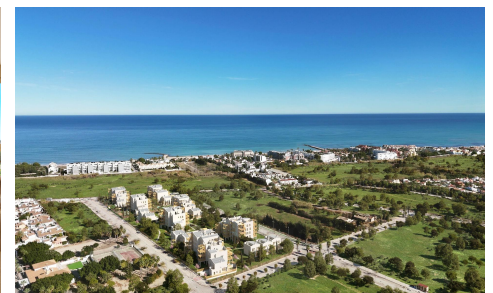

CL19733K

NEW BUILD RESIDENTIAL IN EL VERGEL €575,000

3

2

98m²

N/A

NEW BUILD RESIDENTIAL IN EL VERGEL New Build residential complex of 1, 2 and 3 bedrooms apartments and penthouses in El Vergel designed as compact structures a response to the architects and designers constant pursuit of efficiency in the development. These decisions, spread throughout the various key points of the residential area, ensure that your home stays at the right temperature both in winter and summer. The main feature of the properties will be their large terraces. With regular proportions, they are the ideal spaces for outdoor living. The integration of the living room with these spacious terraces will unite your home as a livable volume where...(Ask for More Details!)