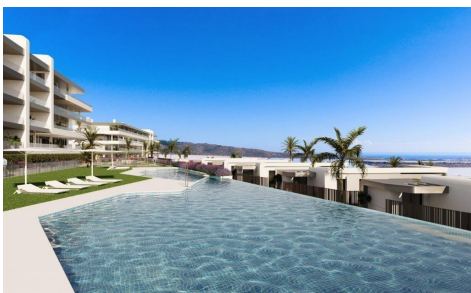

CL40232V

NEW BUILD RESIDENTIAL COMPLEX NEAR MUTXAMEL

2

2

74m²

N/A

NEW BUILD RESIDENTIAL COMPLEX NEAR MUTXAMEL Come and live in a complex in an area with a high quality of life, located on the Bonalba golf course with stunning sea views near Mutxamel, a short distance from the Alicante Airport, the city of Alicante and the beaches. . Residential complex has 2 and 3 bedrooms apartments with large terraces, and 2, 3 and 4 bedrooms villas. A dream home where you will create the best memories of your life. Exclusive homes with all the necessary amenities close at hand. Unwind after a long working day in the swimming pool of the complex. Every nook and cranny...(Ask for More Details!)