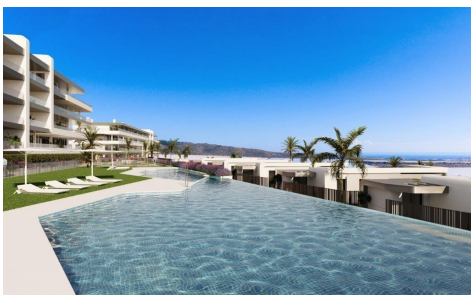

NEW BUILD RESIDENTIAL COMPLEX NEAR MUTXAMEL

3

2

92m²

N/A

NEW BUILD RESIDENTIAL COMPLEX NEAR MUTXAMEL Come and live in a complex in an area with a high quality of life, located on the Bonalba golf course with stunning sea views near Mutxamel, a short distance from the Alicante Airport, the city of Alicante and the beaches. . Residential complex has 2 and 3 bedrooms apartments with large terraces, and 2, 3 and 4 bedrooms villas. A dream home where you will create the best memories of your life. Exclusive homes with all the necessary amenities close at hand. Unwind after a long working day in the swimming pool of the complex. Every nook and cranny...(Ask for More Details!)