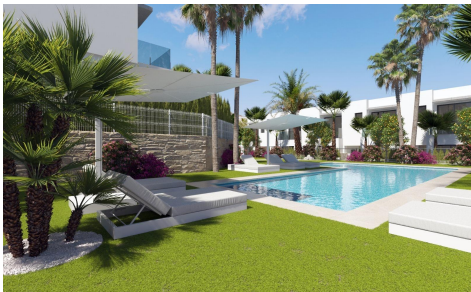

CL49954R

NEW BUILD SEMI-DETACHED VILLAS IN FINESTRAT €565,000

3

3

109m²

179m²

NEW BUILD SEMI-DETACHED VILLAS IN FINESTRAT New Build residential of townhouses and semi-detached villas in Sierra Cortina, Finestrat. All properties will have 3 spacious bedrooms and 3 elegant bathrooms to provide comfort and privacy to its inhabitants. The spacious living-dining room, with its integrated modern kitchen, will be the heart of the house, where family and friends will be able to gather and enjoy unforgettable moments. In addition, the house will be equipped with pre-installation for ducted air conditioning. Cutting-edge technology will be a prominent feature of this house, as it will be fully automated thanks to an advanced home automation system. From lighting control to security...(Ask for More Details!)