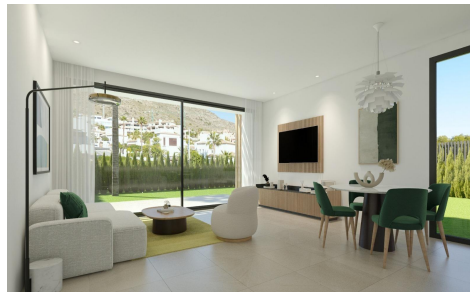

CL20642V

**NEW BUILD TOWNHOUSES IN FINESTRAT €535,000**

3

3

106m<sup>2</sup>

103m<sup>2</sup>

**NEW BUILD TOWNHOUSES IN FINESTRAT** New Build residential of townhouses and semi-detached villas in Sierra Cortina, Finestrat. All properties will have 3 spacious bedrooms and 3 elegant bathrooms to provide comfort and privacy to its inhabitants. The spacious living-dining room, with its integrated modern kitchen, will be the heart of the house, where family and friends will be able to gather and enjoy unforgettable moments. In addition, the house will be equipped with pre-installation for ducted air conditioning. Cutting-edge technology will be a prominent feature of this house, as it will be fully automated thanks to an advanced home automation system. From lighting control to security management,...(Ask for More Details!)