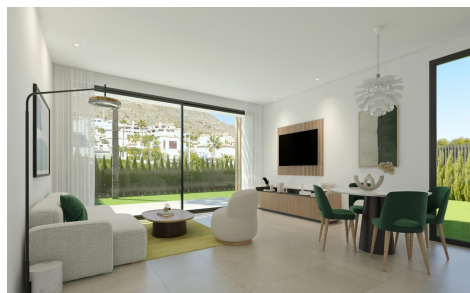

CL20642V

**NEW BUILD TOWNHOUSES IN FINESTRAT €525,000**

3

3

106m<sup>2</sup>

103m<sup>2</sup>

**NEW BUILD TOWNHOUSES IN FINESTRAT** New Build residential of townhouses and semi-detached villas in Sierra Cortina, Finestrat. All properties will have 3 spacious bedrooms and 3 elegant bathrooms to provide comfort and privacy to its inhabitants. The spacious living-dining room, with its integrated modern kitchen, will be the heart of the house, where family and friends will be able to gather and enjoy unforgettable moments. In addition, the house will be equipped with pre-installation for ducted air conditioning. Cutting-edge technology will be a prominent feature of this house, as it will be fully automated thanks to an advanced home automation system. From lighting control to security management,...(Ask for More Details!)