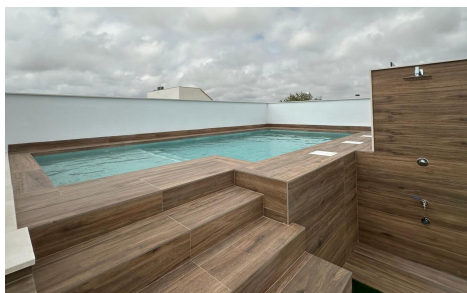

CL65200Y

New Build Bungalows in San Pedro del Pinatar €304,000

3

2

82m²

N/A

New Build Bungalows in San Pedro del Pinatar €€“ Luxury and Nature by the Sea Prime Location Near Beaches and Nature Reserve Discover an exclusive residential complex of new build bungalows located in one of the most privileged areas of San Pedro del Pinatar, Murcia. Just 1. 8 km from the beaches of the Mediterranean Sea and only 500 metres from the protected Salinas y Arenales Regional Park, this development offers a unique lifestyle surrounded by nature, tranquillity and all essential services. The complex sits in a peaceful residential neighborhood facing a large park, with easy walking access to supermarkets, shops, cafés, the town centre, and the...(Ask for More Details!)