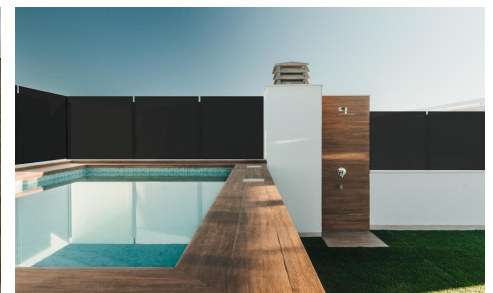

CL65200Y

New Build Bungalows in San Pedro del Pinatar €304,000

3

2

82m²

N/A

New Build Bungalows in San Pedro del Pinatar €€“ Luxury and Nature by the Sea Prime Location Near Beaches and Nature Reserve Discover an exclusive residential complex of new build bungalows located in one of the most privileged areas of San Pedro del Pinatar, Murcia. Just 1. 8 km from the beaches of the Mediterranean Sea and only 500 metres from the protected Salinas y Arenales Regional Park, this development offers a unique lifestyle surrounded by nature, tranquillity and all essential services. The complex sits in a peaceful residential neighborhood facing a large park, with easy walking access to supermarkets, shops, cafés, the town centre, and the...(Ask for More Details!)