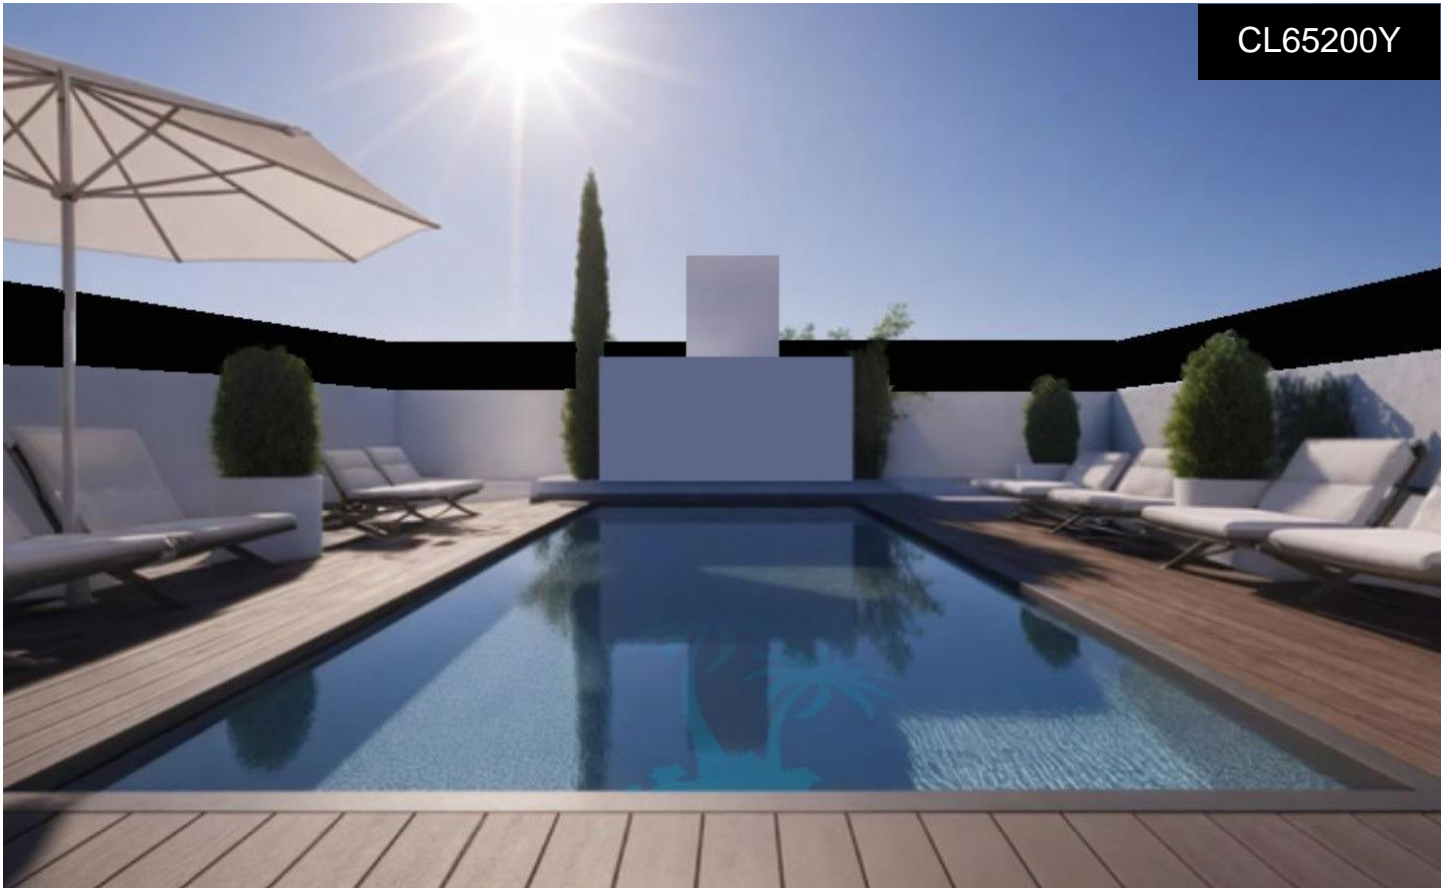

CL65200Y

New Build Bungalows in San Pedro del Pinatar €304,000

3

2

82m²

N/A

New Build Bungalows in San Pedro del Pinatar €€“ Luxury and Nature by the Sea Prime Location Near Beaches and Nature Reserve Discover an exclusive residential complex of new build bungalows located in one of the most privileged areas of San Pedro del Pinatar, Murcia. Just 1. 8 km from the beaches of the Mediterranean Sea and only 500 metres from the protected Salinas y Arenales Regional Park, this development offers a unique lifestyle surrounded by nature, tranquillity and all essential services. The complex sits in a peaceful residential neighborhood facing a large park, with easy walking access to supermarkets, shops, cafés, the town centre, and the...(Ask for More Details!)