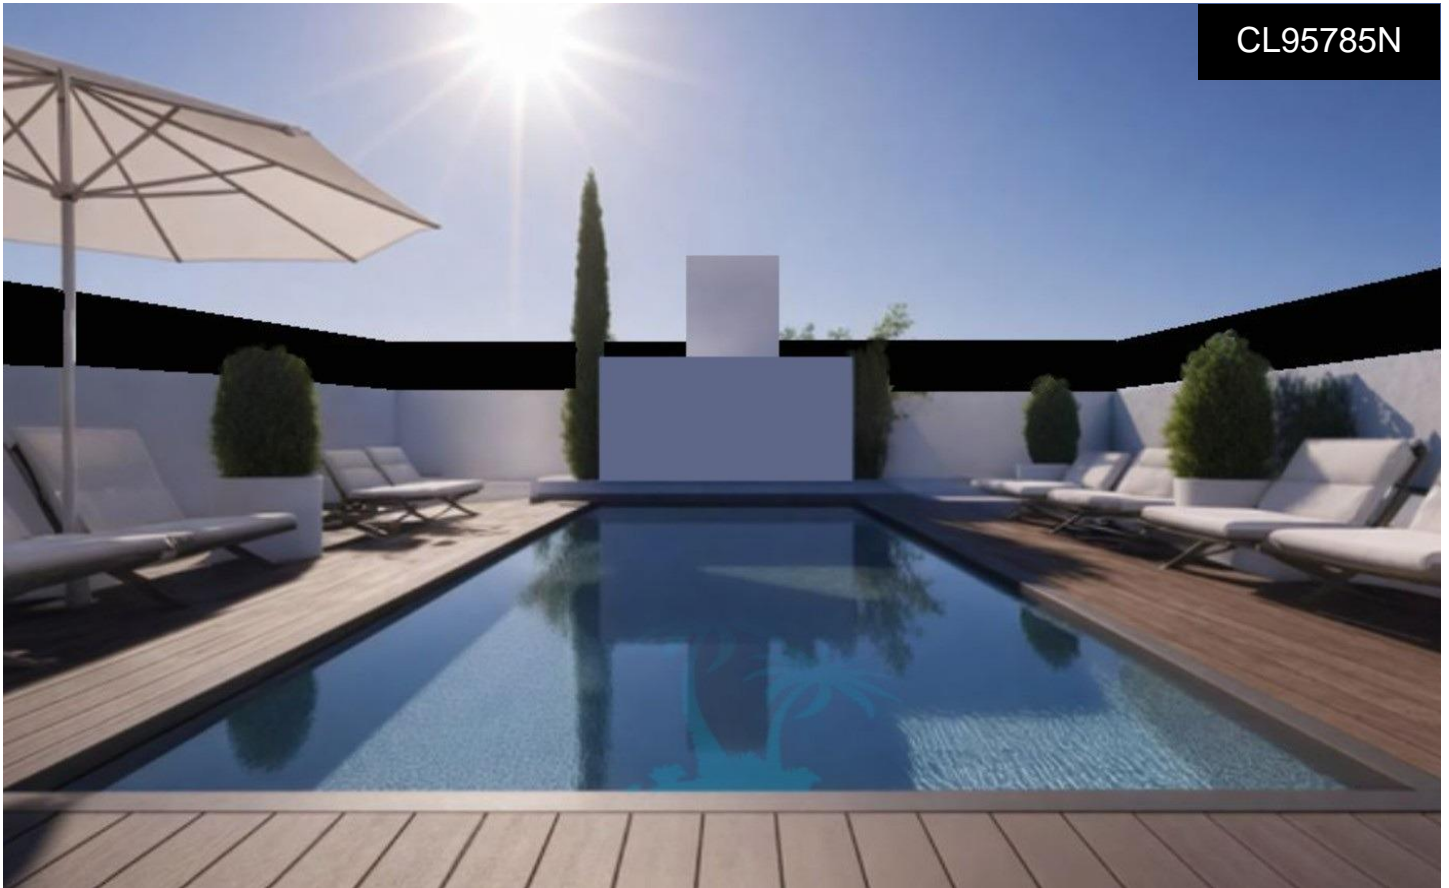

CL95785N

New Build Bungalows in San Pedro del Pinatar €288,000

2

2

70m²

N/A

New Build Bungalows in San Pedro del Pinatar €“ Luxury and Nature by the Sea Prime Location Near Beaches and Nature Reserve Discover an exclusive residential complex of new build bungalows located in one of the most privileged areas of San Pedro del Pinatar, Murcia. Just 1.8 km from the beaches of the Mediterranean Sea and only 500 metres from the protected Salinas y Arenales Regional Park, this development offers a unique lifestyle surrounded by nature, tranquillity and all essential services. The complex sits in a peaceful residential neighborhood facing a large park, with easy walking access to supermarkets, shops, cafés, the town centre, and the...(Ask for More Details!)