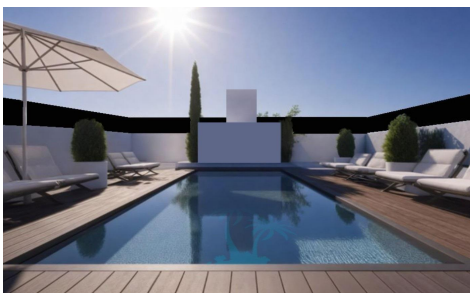

CL62218P

New Build Bungalows in San Pedro del Pinatar €298,000

3

2

83m²

21m²

New Build Bungalows in San Pedro del Pinatar â€“ Luxury and Nature by the Sea Prime Location Near Beaches and Nature Reserve Discover an exclusive residential complex of new build bungalows located in one of the most privileged areas of San Pedro del Pinatar, Murcia. Just 1. 8 km from the beaches of the Mediterranean Sea and only 500 metres from the protected Salinas y Arenales Regional Park, this development offers a unique lifestyle surrounded by nature, tranquillity and all essential services. The complex sits in a peaceful residential neighborhood facing a large park, with easy walking access to supermarkets, shops, cafés, the town centre, and the...(Ask for More Details!)