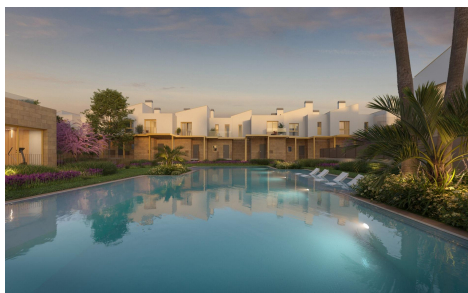

CL22258N

NEW BUILD RESIDENTIAL IN EL VERGEL €447,000

3

2

115m²

47m²

NEW BUILD RESIDENTIAL IN EL VERGEL New Build residential complex of 65 modern 2 bedrooms apartments and 2 and 3 bedrooms townhouses in El Vergel. Following the sustainability and energy efficiency approach of residential complex the designers have created a project where terraced single-family homes predominate. This residential concept provides an environment where communal spaces are accessible to all residents, while each home has its own private spaces, both indoors and outdoors, for daily enjoyment. The communal areas breathe a natural and welcoming atmosphere. As you explore its different areas, you will find perfect spaces for walking, sports, and, above all, for cycling. ...(Ask for More Details!)