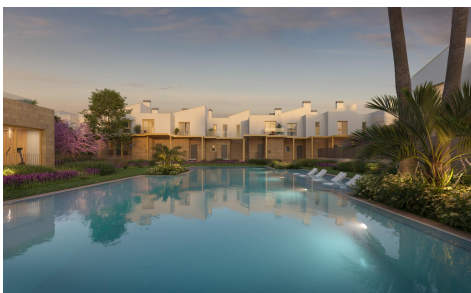

CL56729X

NEW BUILD RESIDENTIAL IN EL VERGEL €373,000

2

2

90m²

8m²

NEW BUILD RESIDENTIAL IN EL VERGEL New Build residential complex of 65 modern 2 bedrooms apartments and 2 and 3 bedrooms townhouses in El Vergel. Following the sustainability and energy efficiency approach of residential complex the designers have created a project where terraced single-family homes predominate. This residential concept provides an environment where communal spaces are accessible to all residents, while each home has its own private spaces, both indoors and outdoors, for daily enjoyment. The communal areas breathe a natural and welcoming atmosphere. As you explore its different areas, you will find perfect spaces for walking, sports, and, above all, for cycling. ...(Ask for More Details!)