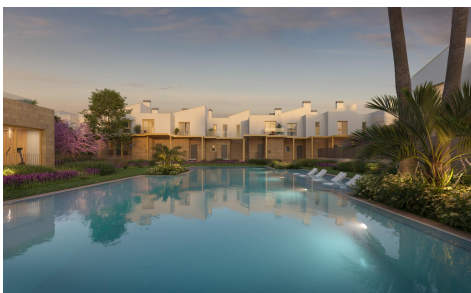

CL56729X

NEW BUILD RESIDENTIAL IN EL VERGEL €369,000

2

2

90m²

8m²

NEW BUILD RESIDENTIAL IN EL VERGEL New Build residential complex of 65 modern 2 bedrooms apartments and 2 and 3 bedrooms townhouses in El Vergel. Following the sustainability and energy efficiency approach of residential complex the designers have created a project where terraced single-family homes predominate. This residential concept provides an environment where communal spaces are accessible to all residents, while each home has its own private spaces, both indoors and outdoors, for daily enjoyment. The communal areas breathe a natural and welcoming atmosphere. As you explore its different areas, you will find perfect spaces for walking, sports, and, above all, for cycling. ...(Ask for More Details!)