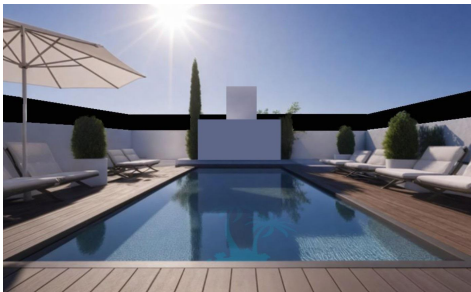

CL69938Y

**New Build Bungalows in San Pedro del Pinatar €276,000**

2

2

69m<sup>2</sup>

16m<sup>2</sup>

New Build Bungalows in San Pedro del Pinatar €“ Luxury and Nature by the Sea Prime Location Near Beaches and Nature Reserve Discover an exclusive residential complex of new build bungalows located in one of the most privileged areas of San Pedro del Pinatar, Murcia. Just 1. 8 km from the beaches of the Mediterranean Sea and only 500 metres from the protected Salinas y Arenales Regional Park, this development offers a unique lifestyle surrounded by nature, tranquillity and all essential services. The complex sits in a peaceful residential neighborhood facing a large park, with easy walking access to supermarkets, shops, cafés, the town centre, and the...(Ask for More Details!)