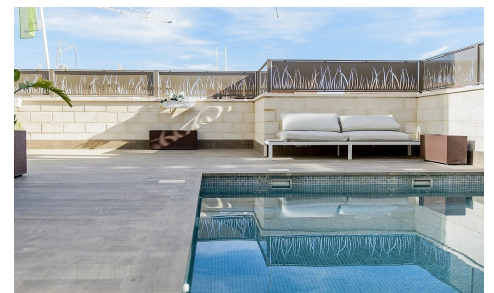

CL88787C

**NEW BUILT VILLA IN PLAYA HONDA**

**€550,000**

3

2

126m<sup>2</sup>

450m<sup>2</sup>

**NEW BUILD VILLAS IN PLAYA HONDA !!!** Villas with private pool and solarium, with optional basement and garage at an extra cost. Located on plots of more than 400 m<sup>2</sup> and 1 km from the Mar Menor beach in Playa Honda, with all services around. Close to the famous La Manga golf course and the Calblanque natural park. Delivery 20 months after signing the contract. 605