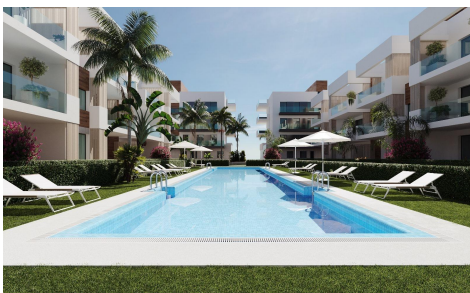

CL96423P

NEW BUILD RESIDENTIAL IN SAN PEDRO DEL PINATAR

2

2

84m²

19m²

NEW BUILD RESIDENTIAL IN SAN PEDRO DEL PINATAR New Build residential complex of modern apartments and penthouses in San Pedro Del Pinatar . Apartments and penthouses with 2 and 3 bedrooms, 2 bathrooms, with open plan kitchen with living area, large terraces, fitted wardrobes, fully equipped bathrooms, terraces. Ground floor apartments has a private garden and top floor penthouses has private solarium. Each property has underground parking with storage rooms Landscaping and gardening in the common areas with a careful selection of species appropriate for the area. Complete installation of swimming pool with gresite finish, built-in lighting and with purification system and equipment...(Ask for More Details!)