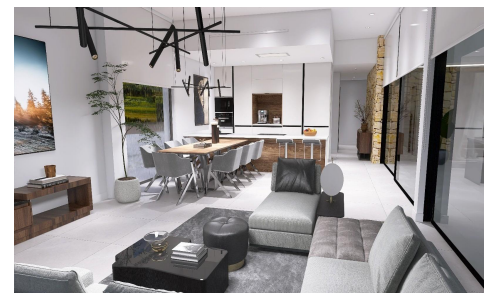

CL65668V

**Newly built villas located in the municipality of Aspe €521,000**

3

3

189m<sup>2</sup>

13,172m<sup>2</sup>

Newly built villas located in the municipality of Aspe. Newly built villas with several models to choose from, with 2, 3 or 4 bedrooms, on one or two floors and built with slabs or with a structure: depending on the model and the plot chosen, the exact price will be calculated. All the villas are built on rustic plots of over 10,000 m<sup>2</sup>, of which around 2,500 m<sup>2</sup> will be fenced off. The villas have an open-plan kitchen with living room, built-in wardrobes, private swimming pool, porch, storage room and outdoor parking space. There are several plots to choose from. The price...(Ask for More Details!)