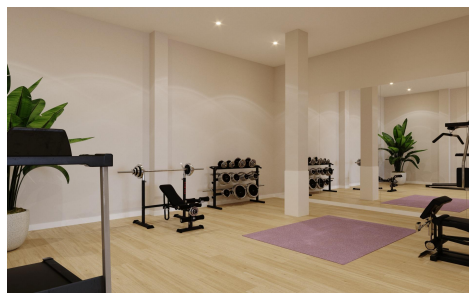

CL59449Y

NEW BUILD RESIDENTIAL IN ALGORFA

€164,425

2

2

65m²

N/A

NEW BUILD RESIDENTIAL IN ALGORFA New Build residential of 41 stylish apartments and penthouses in Algorfa. Residential consist of 1, 2, and 3-bedroom apartments, with 1 or 2 bathrooms, open plan kitchen with the lounge area, fitted wardrobes. Modern penthouses has private solarium. Pre-installation of hot/cold air conditioning, supply via ducts and return via grilles in dropped ceiling. Kitchen and front in compact PVC, equipped with lower and upper cabinets, drawer fronts and doors in a combination of white laminate and wood laminate. Energy label A. Access to a communal pool for relaxation and leisure. On-site gym for health and...(Ask for More Details!)