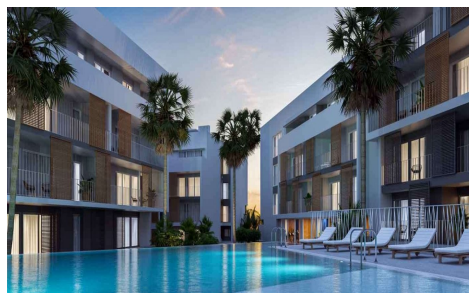

CL62281X

**NEW RESIDENTIAL IN JAVEA 5 MINUTES FROM THE BEACH**

3

2

175m<sup>2</sup>

N/A

**NEW RESIDENTIAL IN JAVEA 5 MINUTES FROM THE BEACH, THE PORT AND THE CENTER ! !** New residential a few minutes from the beach that consists of 58 homes with 2, 3 and 4 bedrooms distributed on the ground floor with a garden, apartments with terraces on intermediate floors, penthouses and duplexes with large terraces. In addition, all homes will have a garage and storage room. The residential complex will have a swimming pool and a social club. You can configure different aspects in the distribution, finishes and extra options of your home. Adapt your new home to your tastes and preferences and...(Ask for More Details!)