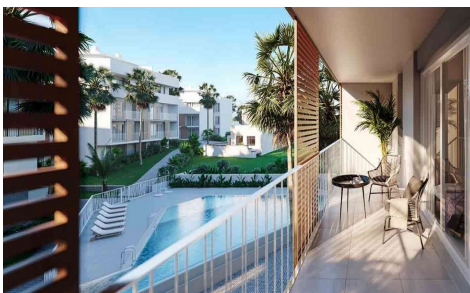

CL62281X

**NEW RESIDENTIAL IN JAVEA 5 MINUTES FROM THE BEACH**

3

2

175m<sup>2</sup>

N/A

**NEW RESIDENTIAL IN JAVEA 5 MINUTES FROM THE BEACH, THE PORT AND THE CENTER ! !** New residential a few minutes from the beach that consists of 58 homes with 2, 3 and 4 bedrooms distributed on the ground floor with a garden, apartments with terraces on intermediate floors, penthouses and duplexes with large terraces. In addition, all homes will have a garage and storage room. The residential complex will have a swimming pool and a social club. You can configure different aspects in the distribution, finishes and extra options of your home. Adapt your new home to your tastes and preferences and...(Ask for More Details!)