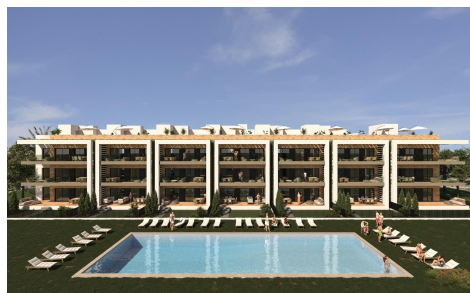

## NEW BUILD RESIDENTIAL COMPLEX NEAR LA SERENA GOLF

3

2

105m<sup>2</sup>

159m<sup>2</sup>

**NEW BUILD RESIDENTIAL COMPLEX NEAR LA SERENA GOLF, LOS ALCAZARES** This amazing complex will be formed by 244 apartments with 2 and 3 bedrooms, divided in 8 blocks and 20 private Villas. Modern apartments in 3 floors (ground floor plus 2), ground floor with nice gardens, and some of them with private swimming pool and second floor with nice terraces and private solariums. Corner apartments (4 per floor) and top floor apartments has 3 bedrooms and the rest 2 bedrooms. East facing properties looking to the communal areas and West facing with wonderful golf course views. Complex with the communal...(Ask for More Details!)