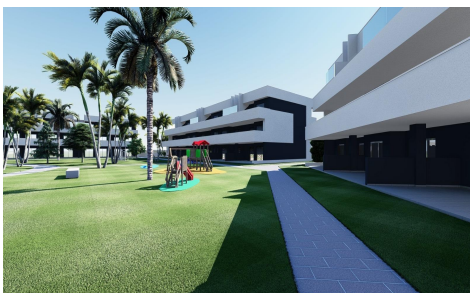

CL92357J

NEW BUILD RESIDENTIAL COMPLEX IN EL RASO €203,000

2

2

64m²

35m²

NEW BUILD RESIDENTIAL COMPLEX IN EL RASO New Build closed residential complex of touristic apartments in El Raso, Guardamar del Segura. This new residential complex will consist of 78 touristic apartments and penthouses distributed on the ground floor, first floor, and second floor + solarium. All properties will have a parking space and storage room in the basement, which will be accessible from the community stairs or from the elevator on each floor. The common areas will include a pool area, reception/meeting room, outdoor gym, pétanque area, mini-golf, and spa. **DETAILS TO HIGHLIGHT IN OUR NEW DEVELOPMENT: RENTAL-ALLOWED HOUSING:** These apartments offer...(Ask for More Details!)