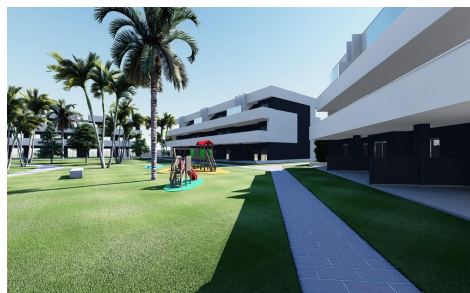

## NEW BUILD RESIDENTIAL COMPLEX IN EL RASO €208,000

3

2

81m<sup>2</sup>

N/A

**NEW BUILD RESIDENTIAL COMPLEX IN EL RASO** New Build closed residential complex of touristic apartments in El Raso, Guardamar del Segura. This new residential complex will consist of 78 touristic apartments and penthouses distributed on the ground floor, first floor, and second floor + solarium. All properties will have a parking space and storage room in the basement, which will be accessible from the community stairs or from the elevator on each floor. The common areas will include a pool area, reception/meeting room, outdoor gym, pétanque area, mini-golf, and spa. **DETAILS TO HIGHLIGHT IN OUR NEW DEVELOPMENT: RENTAL-ALLOWED HOUSING:** These apartments offer...(Ask for More Details!)