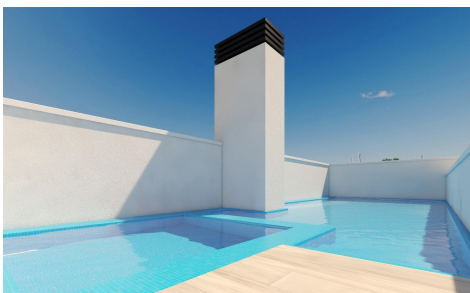

## New Build Apartments in Torrevieja, Just 150m from Playa del Cura Prime Location in Torrevieja, Close to Beaches and Amenities Experience coastal living at its best with these brand-new apartments and penthouses in Torrevieja, located a mere 150 meters from Playa del Cura. These exclusive residences are nestled in a vibrant neighborhood with all essential amenities within reach, including shops, restaurants, and cafes. Perfectly positioned on Spain's Costa Blanca, Torrevieja offers residents a Mediterranean climate and relaxed lifestyle with easy access to both Alicante Airport (45 km) and Murcia Airport (65 km). Modern Design with Spacious Layouts and Quality Finishes This new residential complex consists...(Ask for More Details!)

3

2

96m<sup>2</sup>

N/A

New Build Apartments in Torrevieja, Just 150m from Playa del Cura Prime Location in Torrevieja, Close to Beaches and Amenities Experience coastal living at its best with these brand-new apartments and penthouses in Torrevieja, located a mere 150 meters from Playa del Cura. These exclusive residences are nestled in a vibrant neighborhood with all essential amenities within reach, including shops, restaurants, and cafes. Perfectly positioned on Spain's Costa Blanca, Torrevieja offers residents a Mediterranean climate and relaxed lifestyle with easy access to both Alicante Airport (45 km) and Murcia Airport (65 km). Modern Design with Spacious Layouts and Quality Finishes This new residential complex consists...(Ask for More Details!)