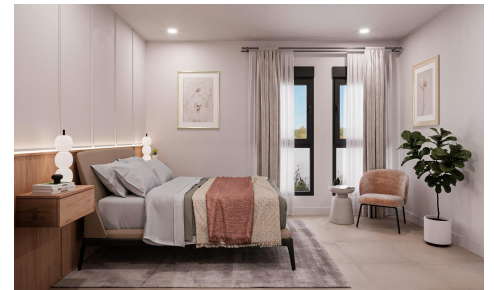

CL50791N

NEW BUILD TOWNHOUSES IN FUENTE ALAMO, MURCIA

3

3

143m²

300m²

Newly built residential development of villas and townhouses in Fuente Álamo, Murcia. This location offers an exceptional natural environment, far from the hustle and bustle of big cities and the tourist pressure of the coast. Furthermore, we are committed to working from a sustainable development perspective, minimising our environmental impact and maximising integration with the local community. Here, your dreams of a peaceful and sustainable lifestyle become a reality. Imagine waking up every morning in a stunning natural setting, surrounded by peaceful landscapes and the unique beauty of the Murcian countryside. This development prioritises energy efficiency, the use of environmentally friendly materials and harmonious integration with...(Ask for More