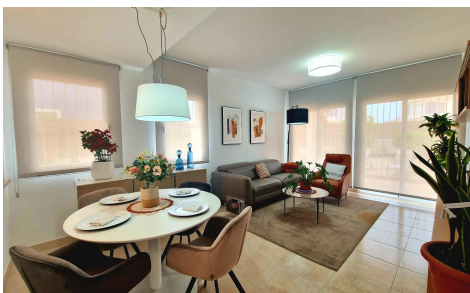

CL28904A

€422,000

4

3

155m²

561m²

N/A

New Build Villas on Spacious 500+ m² Plots in Lorca New Mediterranean style Villas in a Secure and Tranquil Residential Area Discover an exclusive development of independent villas on plots of over 500m², strategically located in the southeast of Spain. These homes offer the perfect combination of countryside tranquility, proximity to the coast, and excellent road connections to major cities and airports. Nestled in a privileged setting on the Costa C jilida, this development benefits from year-round sunshine, making it an ideal location to enjoy the Mediterranean lifestyle. Spacious, Bright Homes with Private Gardens Designed for maximum comfort and relaxation, these villas feature open-plan living areas...(Ask for More Details!)