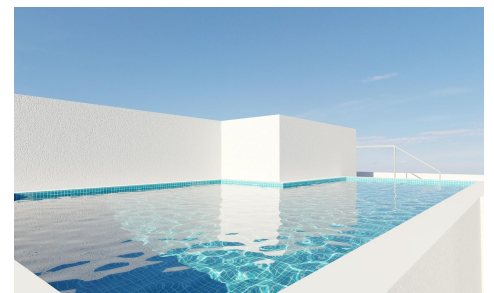

CL45975R

New Build Apartments in Torrevieja Just 400 m from Playa del Cura €239,000

2

2

85m²

N/A

New Build Apartments in Torrevieja Just 400 m from Playa del Cura Prime Location in the Heart of Torrevieja Discover these brand new apartments and penthouses in one of the most sought after areas of Torrevieja, only 400 m from Playa del Cura and just 150 m from the seafront promenade. Located in the city centre, this vibrant neighborhood offers all essential services within walking distance, including supermarkets, shops, restaurants, cafes and public transport. Torrevieja is a well known coastal city on the Costa Blanca, famous for its mild Mediterranean climate, lively atmosphere and year round lifestyle by the sea. Modern Apartments with Spacious Layouts This exclusive...(Ask for More Details!)