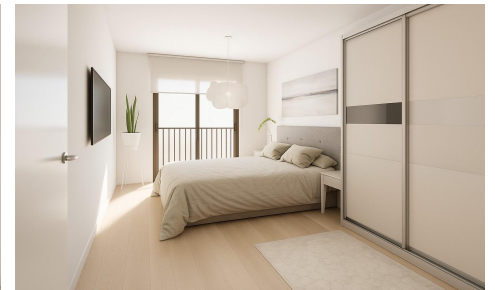

CL37222V

€179,900

2

2

69m²

N/A

N/A

New Build Apartments in Puerto de Mazarrón Just 200 Metres from the Beach Exclusive Residential Development in the Heart of Puerto de Mazarrón Discover this exclusive new build development ideally located in the centre of Puerto de Mazarrón, one of the most sought after coastal destinations on the Costa C jrida. Situated just 200 metres from the beach, marina and seafront promenade, these modern apartments offer an exceptional opportunity to enjoy Mediterranean living with all amenities within walking distance. With a desirable south facing orientation and open views over a pleasant square, this boutique development combines natural light, comfort and convenience in a privileged seaside setting. ...(Ask for More Details!)