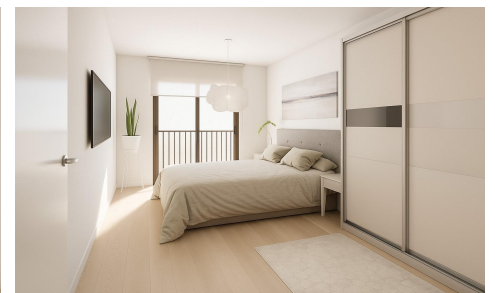

CL52555R

€215,000

2

2

73m²

N/A

N/A

New Build Apartments in Puerto de Mazarrón Just 200 Metres from the Beach Exclusive Residential Development in the Heart of Puerto de Mazarrón Discover this exclusive new build development ideally located in the centre of Puerto de Mazarrón, one of the most sought after coastal destinations on the Costa C jrida. Situated just 200 metres from the beach, marina and seafront promenade, these modern apartments offer an exceptional opportunity to enjoy Mediterranean living with all amenities within walking distance. With a desirable south facing orientation and open views over a pleasant square, this boutique development combines natural light, comfort and convenience in a privileged seaside setting. ...(Ask for More Details!)