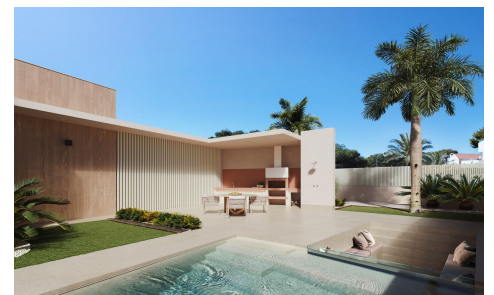

CL76628N

Luxury New Build Villas with Sea Views in Dehesa de Campoamor, Costa Blanca South

3

3

247m²

803m²

Luxury New Build Villas with Sea Views in Dehesa de Campoamor, Costa Blanca South Exclusive Contemporary Villas Near the Beach in Campoamor Discover a unique collection of just two luxury new build villas in the prestigious residential area of Dehesa de Campoamor, one of the most sought after locations on the Costa Blanca South. Designed for buyers who value privacy, space, and a true Mediterranean lifestyle, these exceptional homes combine elegant architecture, modern comfort, and beautiful sea views from the upper floor and rooftop solarium. Located only 850 metres from Playa de La Glea, the villas enjoy a privileged elevated position surrounded by nature, offering tranquility while...(Ask for More Details!)