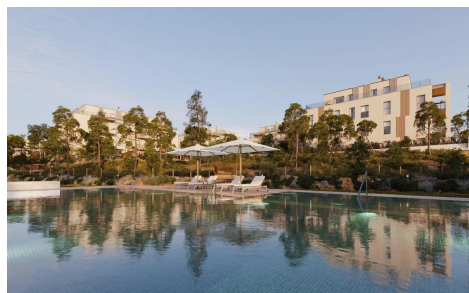

CL14721W

NEW BUILD RESIDENTIAL COMPLEX IN GODELLA, VALENCIA €455,000

3

2

114m²

N/A

NEW BUILD RESIDENTIAL COMPLEX IN GODELLA, VALENCIA New Build development with high quality is a constant and an ever-present objective, which is why we have thought of all the details of your new home. Interior development of this complex the communal areas will be cared for to the maximum. The floors of the exterior communal areas will be finished with paving according to the characteristics of the project and the enclosures of the private plots will have a design totally integrated with the aesthetics of their façades. Technology will also be present in the form of LED lighting, which at the end of the month will...(Ask for More Details!)