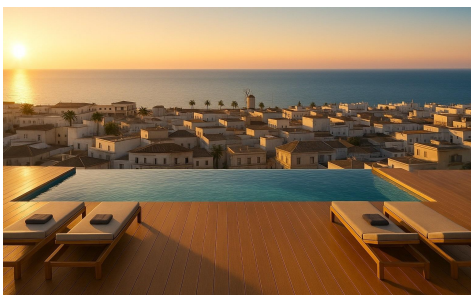

CL73622R

New Build Tourist Apartments Near the Beach €158,900

0

1

N/A

N/A

N/A

New Build Tourist Apartments Near the Beach in Lo Pagan, San Pedro del Pinatar Exclusive Coastal Residential with Tourist License This new build residential complex consists of 17 modern tourist licensed apartments located in Lo Pagan, San Pedro del Pinatar, just 700 meters from the beach. Situated in one of the most attractive areas of the Mar Menor, this development offers an excellent opportunity to enjoy the Mediterranean lifestyle while benefiting from strong rental investment potential. Lo Pagan is a well established coastal area known for its relaxed atmosphere, natural mud baths and proximity to both the Mar Menor and the Mediterranean Sea. Modern Studios and One...(Ask for More Details!)