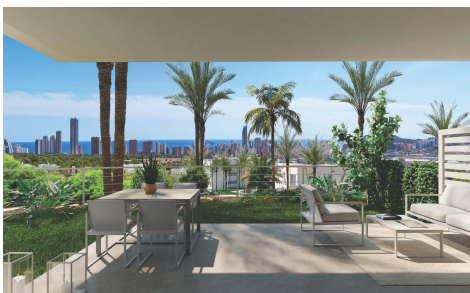

CL46259A

**Luxury New Build Apartments and Townhouses €675,000**

3

2

108m<sup>2</sup>

N/A

Luxury New Build Apartments and Townhouses in Sierra Cortina Resort Discover an exclusive new residential development of luxury apartments and townhouses located in the prestigious Sierra Cortina Resort, one of the most desirable residential areas on the Costa Blanca North. Surrounded by mountains and Mediterranean landscapes, this gated community with 24 hour security offers privacy, tranquillity and a sophisticated lifestyle just 3 km from the beaches of Benidorm and Finestrat. Designed to combine elegance, comfort and investment potential, this boutique development is ideal for those seeking a modern home close to nature while remaining connected to all services, leisure facilities and the vibrant Costa Blanca lifestyle. ...(Ask for More Details!)