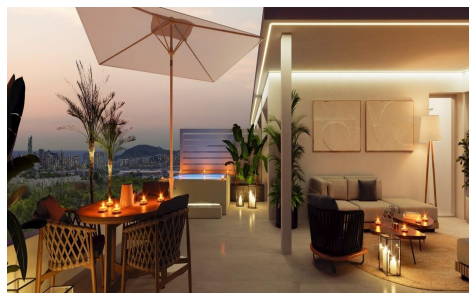

CL46259A

**Luxury New Build Apartments and Townhouses €675,000**

3

2

108m<sup>2</sup>

N/A

Luxury New Build Apartments and Townhouses in Sierra Cortina Resort Discover an exclusive new residential development of luxury apartments and townhouses located in the prestigious Sierra Cortina Resort, one of the most desirable residential areas on the Costa Blanca North. Surrounded by mountains and Mediterranean landscapes, this gated community with 24 hour security offers privacy, tranquillity and a sophisticated lifestyle just 3 km from the beaches of Benidorm and Finestrat. Designed to combine elegance, comfort and investment potential, this boutique development is ideal for those seeking a modern home close to nature while remaining connected to all services, leisure facilities and the vibrant Costa Blanca lifestyle. ...(Ask for More Details!)