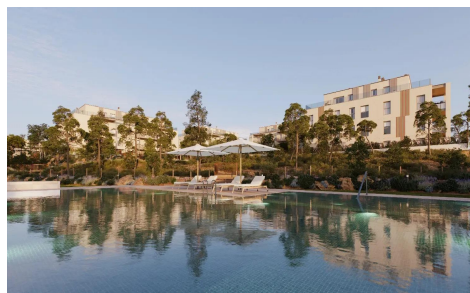

CL35977C

NEW BUILD RESIDENTIAL COMPLEX IN GODELLA, VALENCIA €404,000

3

2

113m²

N/A

NEW BUILD RESIDENTIAL COMPLEX IN GODELLA, VALENCIA New Build development with high quality is a constant and an ever-present objective, which is why we have thought of all the details of your new home. Interior development of this complex the communal areas will be cared for to the maximum. The floors of the exterior communal areas will be finished with paving according to the characteristics of the project and the enclosures of the private plots will have a design totally integrated with the aesthetics of their façades. Technology will also be present in the form of LED lighting, which at the end of the month will...(Ask for More Details!)