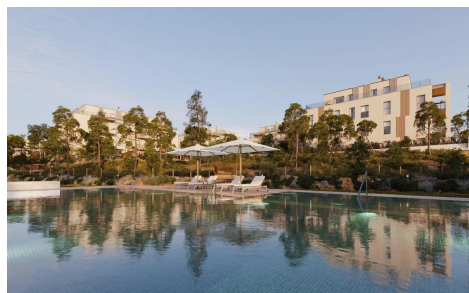

CL80627U

**NEW BUILD RESIDENTIAL COMPLEX IN GODELLA, VALENCIA** €439,000

3

2

114m<sup>2</sup>

N/A

NEW BUILD RESIDENTIAL COMPLEX IN GODELLA, VALENCIA New Build development with high quality is a constant and an ever-present objective, which is why we have thought of all the details of your new home. Interior development of this complex the communal areas will be cared for to the maximum. The floors of the exterior communal areas will be finished with paving according to the characteristics of the project and the enclosures of the private plots will have a design totally integrated with the aesthetics of their façades. Technology will also be present in the form of LED lighting, which at the end of the month will...(Ask for More Details!)