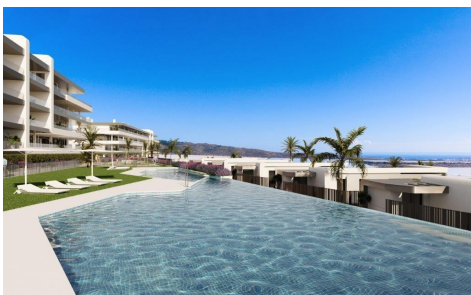

## NEW BUILD RESIDENTIAL COMPLEX NEAR MUTXAMEL

2

2

71m<sup>2</sup>

N/A

**NEW BUILD RESIDENTIAL COMPLEX NEAR MUTXAMEL** Come and live in a complex in an area with a high quality of life, located on the Bonalba golf course with stunning sea views near Mutxamel, a short distance from the Alicante Airport, the city of Alicante and the beaches. . Residential complex has 2 and 3 bedrooms apartments with large terraces, and 2, 3 and 4 bedrooms villas. A dream home where you will create the best memories of your life. Exclusive homes with all the necessary amenities close at hand. Unwind after a long working day in the swimming pool of the complex. Every nook and cranny...(Ask for More Details!)