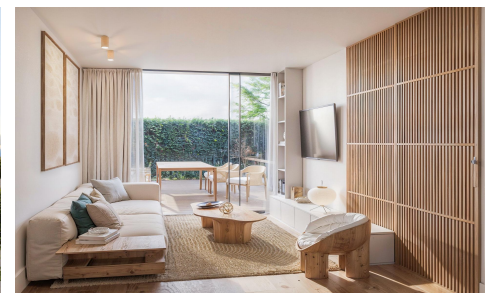

CL11048U

New Build Apartments in La Nucia Modern Living in Ciudad del Deporte Near Benidorm Prime Location in La Nucia on the Costa Blanca Discover this exceptional new residential development located in La Nucia, one of the most desirable areas on the Costa Blanca. Set within the innovative Ciudad del Deporte district, this location offers a unique blend of modern infrastructure, natural surroundings and everyday convenience. Just 7 km from the beaches of Benidorm and Altea, La Nucia is known for its peaceful environment, excellent sports facilities and high quality of life. The area also features international schools, shopping areas and all essential services within easy reach, making it ideal...(Ask for More Details!)

3

2

87m²

66m²

New Build Apartments in La Nucia Modern Living in Ciudad del Deporte Near Benidorm Prime Location in La Nucia on the Costa Blanca Discover this exceptional new residential development located in La Nucia, one of the most desirable areas on the Costa Blanca. Set within the innovative Ciudad del Deporte district, this location offers a unique blend of modern infrastructure, natural surroundings and everyday convenience. Just 7 km from the beaches of Benidorm and Altea, La Nucia is known for its peaceful environment, excellent sports facilities and high quality of life. The area also features international schools, shopping areas and all essential services within easy reach, making it ideal...(Ask for More Details!)