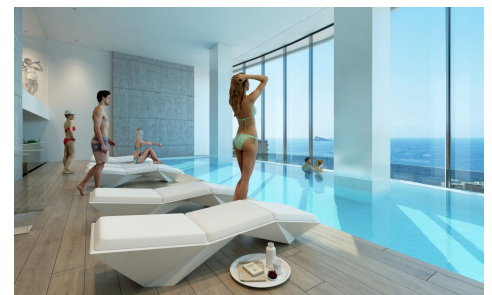

# NEW CONSTRUCTION RESIDENTIAL IN PLAYA PONIENTE DE BENIDORM

2

2

80m<sup>2</sup>

N/A

**NEW CONSTRUCTION RESIDENTIAL IN PLAYA PONIENTE DE BENIDORM !!!** New residential sea views with 220 homes with 2, 3 and 4 bedrooms in a glass tower with spacious terraces with views. Equipment : Appliances: Hood, Oven and touch-control induction hob, Refrigerator, Dishwasher, Washing machine, Pre-installation for dryer and microwave. Shower screen with safety glass, Mirror, Lighting with LED spotlights Air conditioner Aerothermy The common areas are equipped with an adult pool, a children's pool, a spa, jacuzzis, a chill out area, a children's play area, two paddle courts, a garage, etc. The...(Ask for More Details!)