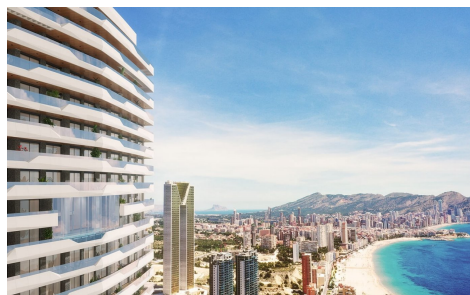

# NEW CONSTRUCTION RESIDENTIAL IN PLAYA PONIENTE DE BENIDORM

2

2

80m<sup>2</sup>

N/A

**NEW CONSTRUCTION RESIDENTIAL IN PLAYA PONIENTE DE BENIDORM !!!** New residential sea views with 220 homes with 2, 3 and 4 bedrooms in a glass tower with spacious terraces with views. Equipment : Appliances: Hood, Oven and touch-control induction hob, Refrigerator, Dishwasher, Washing machine, Pre-installation for dryer and microwave. Shower screen with safety glass, Mirror, Lighting with LED spotlights Air conditioner Aerothermy The common areas are equipped with an adult pool, a children's pool, a spa, jacuzzis, a chill out area, a children's play area, two paddle courts, a garage, etc. The...(Ask for More Details!)