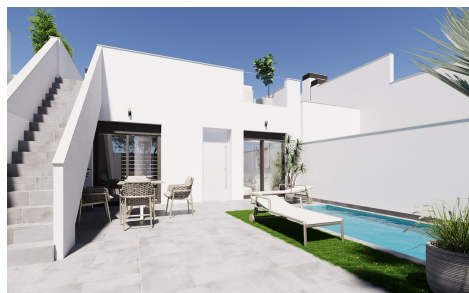

CL63180E

Modern, newly built semi-detached and terraced homes €250,900

2

2

82m²

151m²

Modern, newly built semi-detached and terraced homes with private pools at El Alba Resort-Torre Pacheco. Contemporary homes in a growing Mediterranean holiday community. This new development comprises 16 exclusive semi-detached and terraced homes, situated at El Alba Mediterranean Resort in Torre Pacheco. Designed as single-storey homes, these modern properties offer a perfect blend of comfort, functionality and Mediterranean outdoor living. El Alba Resort is an up-and-coming residential area surrounded by open countryside and golf courses, within easy reach of the town of Roldán, where you will find supermarkets, restaurants, banks and everyday amenities. The complex already features a social club with a swimming pool and restaurant,