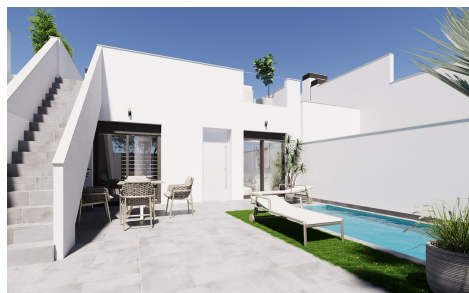

CL63180E

Modern, newly built semi-detached and terraced homes €229,900

2

2

82m²

151m²

Modern, newly built semi-detached and terraced homes with private pools at El Alba Resort-Torre Pacheco. Contemporary homes in a growing Mediterranean holiday community. This new development comprises 16 exclusive semi-detached and terraced homes, situated at El Alba Mediterranean Resort in Torre Pacheco. Designed as single-storey homes, these modern properties offer a perfect blend of comfort, functionality and Mediterranean outdoor living. El Alba Resort is an up-and-coming residential area surrounded by open countryside and golf courses, within easy reach of the town of Roldán, where you will find supermarkets, restaurants, banks and everyday amenities. The complex already features a social club with a swimming pool and restaurant,