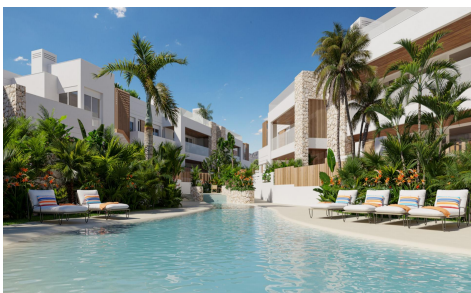

CL20415C

**New Build Villas and Bungalows Just 250 Meters from the Beach in Mar de Pulpá - Exclusive Residential Project with Villas and Bungalows Near the Sea Discover an exceptional new development located just 250 meters from La Entrevista beach in Mar de Pulpá-a. This exclusive residential complex offers two distinct living options: 10 independent villas and 8 bungalows, each designed to offer spacious interiors and high-quality outdoor areas. Located in one of the most peaceful and scenic areas of the Costa de Almería, this project is ideal for those seeking a modern and comfortable home close to the sea, surrounded by natural beauty and essential amenities. ... (Ask for More Details!)**

2

2

171m<sup>2</sup>

N/A

New Build Villas and Bungalows Just 250 Meters from the Beach in Mar de Pulpá- Exclusive Residential Project with Villas and Bungalows Near the Sea Discover an exceptional new development located just 250 meters from La Entrevista beach in Mar de Pulpá-a. This exclusive residential complex offers two distinct living options: 10 independent villas and 8 bungalows, each designed to offer spacious interiors and high-quality outdoor areas. Located in one of the most peaceful and scenic areas of the Costa de Almería, this project is ideal for those seeking a modern and comfortable home close to the sea, surrounded by natural beauty and essential amenities. ... (Ask for More Details!)