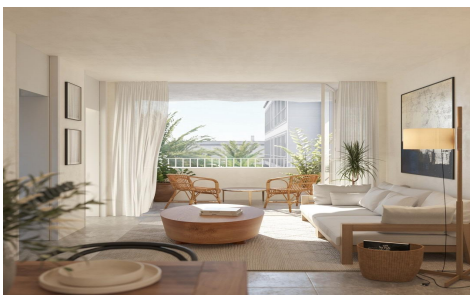

CL12273D

NEW BUILD APARTMENTS AND PENTHOUSES NEAR THE BEACH

1

1

83m²

N/A

NEW BUILD APARTMENTS AND PENTHOUSES NEAR THE BEACH IN TORREVIEJA New Build apartments with one of the best locations you can find, located 50 meters from Los Locos beach. Residential consist of apartments with 2 and 3 bedrooms and penthouses with 1 and 2 bedrooms, open plan living with spacious layout, kitchen equipped with top brand appliances and fitted wardrobes, fully equipped bathrooms with underfloor heating. New Build residential complex with modern design and high quality finishes. Torreviejas Playa de Los Locos has pleasant promenade with a variety of bars, restaurants and chiringuitos where you can savour authentic Spanish paellas. Torrevieja...(Ask for More Details!)