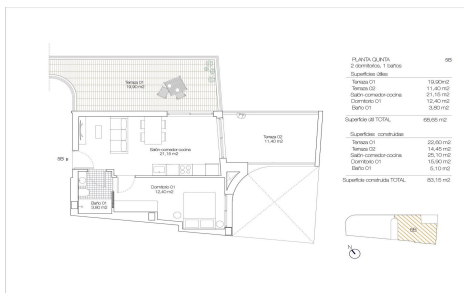

CL12273D

NEW BUILD APARTMENTS AND PENTHOUSES NEAR THE BEACH

1

1

83m²

N/A

NEW BUILD APARTMENTS AND PENTHOUSES NEAR THE BEACH IN TORREVIEJA New Build apartments with one of the best locations you can find, located 50 meters from Los Locos beach. Residential consist of apartments with 2 and 3 bedrooms and penthouses with 1 and 2 bedrooms, open plan living with spacious layout, kitchen equipped with top brand appliances and fitted wardrobes, fully equipped bathrooms with underfloor heating. New Build residential complex with modern design and high quality finishes. Torreviejas Playa de Los Locos has pleasant promenade with a variety of bars, restaurants and chiringuitos where you can savour authentic Spanish paellas. Torrevieja...(Ask for More Details!)