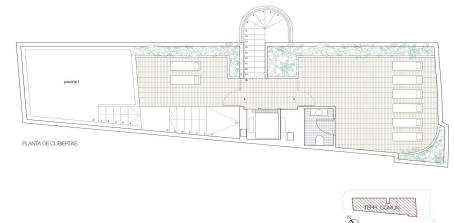

CL12273D

NEW BUILD APARTMENTS AND PENTHOUSES NEAR THE BEACH

1

1

83m²

N/A

NEW BUILD APARTMENTS AND PENTHOUSES NEAR THE BEACH IN TORREVIEJA New Build apartments with one of the best locations you can find, located 50 meters from Los Locos beach. Residential consist of apartments with 2 and 3 bedrooms and penthouses with 1 and 2 bedrooms, open plan living with spacious layout, kitchen equipped with top brand appliances and fitted wardrobes, fully equipped bathrooms with underfloor heating. New Build residential complex with modern design and high quality finishes. Torreviejas Playa de Los Locos has pleasant promenade with a variety of bars, restaurants and chiringuitos where you can savour authentic Spanish paellas. Torrevieja...(Ask for More Details!)