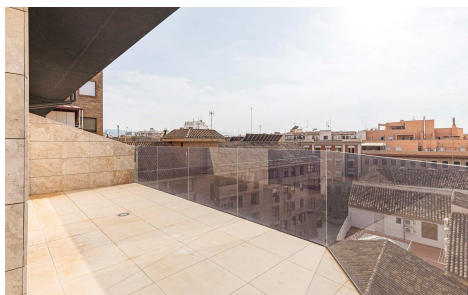

CL82916U

New Build Duplex Penthouses in Murcia City €599,000

3

2

145m²

N/A

N/A

New Build Duplex Penthouses in Murcia City Center Near Plaza Mayor Exclusive Living in the Heart of Murcia Discover these spacious new build duplex penthouses located in the very center of Murcia, just steps from Plaza Mayor de Murcia. Set between the historic heart of the city and the commercial area near El Corte Ingles, this development offers a unique opportunity to enjoy modern comfort in one of the most sought after urban locations in the Region of Murcia. Murcia is known for its vibrant city life, impressive Baroque architecture, renowned gastronomy and pleasant climate throughout the year. Living in the city center means having restaurants, boutiques,...(Ask for More Details!)