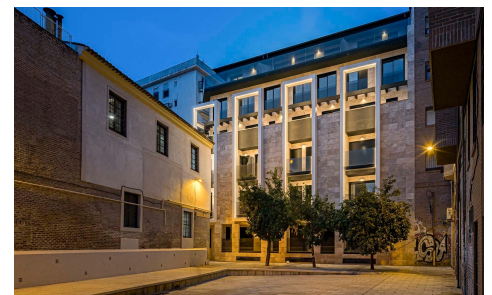

CL82916U

New Build Duplex Penthouses in Murcia City €599,000

3

2

145m²

N/A

N/A

New Build Duplex Penthouses in Murcia City Center Near Plaza Mayor Exclusive Living in the Heart of Murcia Discover these spacious new build duplex penthouses located in the very center of Murcia, just steps from Plaza Mayor de Murcia. Set between the historic heart of the city and the commercial area near El Corte Ingles, this development offers a unique opportunity to enjoy modern comfort in one of the most sought after urban locations in the Region of Murcia. Murcia is known for its vibrant city life, impressive Baroque architecture, renowned gastronomy and pleasant climate throughout the year. Living in the city center means having restaurants, boutiques,...(Ask for More Details!)