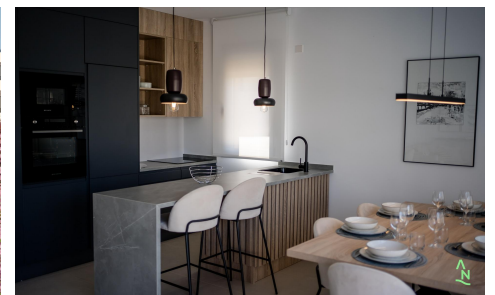

CL85617L

New Build Apartments at Condado de Alhama €248,000

2

2

104m²

71m²

New Build Apartments at Condado de Alhama Golf Resort Murcia Modern Living in a Prestigious Golf Resort Discover these new build apartments located within the renowned Condado de Alhama Golf Resort in the Region of Murcia. This exclusive residential complex of villas and apartments is set in a secure resort surrounded by nature, sports facilities and a championship golf course, offering an exceptional lifestyle in a peaceful Mediterranean environment. Condado de Alhama is a well established golf resort with a shopping center, supermarkets, bars, restaurants, sports areas and landscaped gardens. It is an ideal choice for both permanent living and holiday homes, combining comfort, security and leisure....(Ask for More Details!)