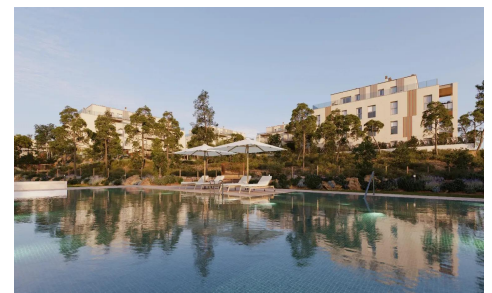

CL50477X

NEW BUILD RESIDENTIAL COMPLEX IN GODELLA, VALENCIA €379,000

2

2

72m²

N/A

NEW BUILD RESIDENTIAL COMPLEX IN GODELLA, VALENCIA New Build development with high quality is a constant and an ever-present objective, which is why we have thought of all the details of your new home. Interior development of this complex the communal areas will be cared for to the maximum. The floors of the exterior communal areas will be finished with paving according to the characteristics of the project and the enclosures of the private plots will have a design totally integrated with the aesthetics of their façades. Technology will also be present in the form of LED lighting, which at the end of the month will...(Ask for More Details!)