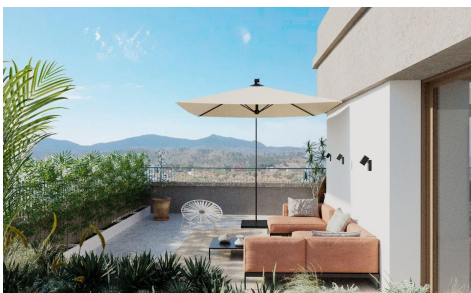

CL44917A

€240,000

2

2

90m²

N/A

Exclusive New Build Apartments with Views of the Vineyards in Hondón de las Nieves Modern Homes in a Unique Natural Setting Discover this new development of flats in Hondón de las Nieves, a charming village set in a beautiful valley surrounded by olive and almond groves. This development offers 15 exclusive 2 and 3 bedroom homes, all designed to offer maximum comfort, energy efficiency and stunning views of the Vinalopó vineyards. Located in Vinalopó Medio, this peaceful enclave is ideal for those seeking a relaxed Mediterranean lifestyle, with easy access to nature and all essential services. High Quality Features and Modern Design Each flat has...(Ask for More Details!)